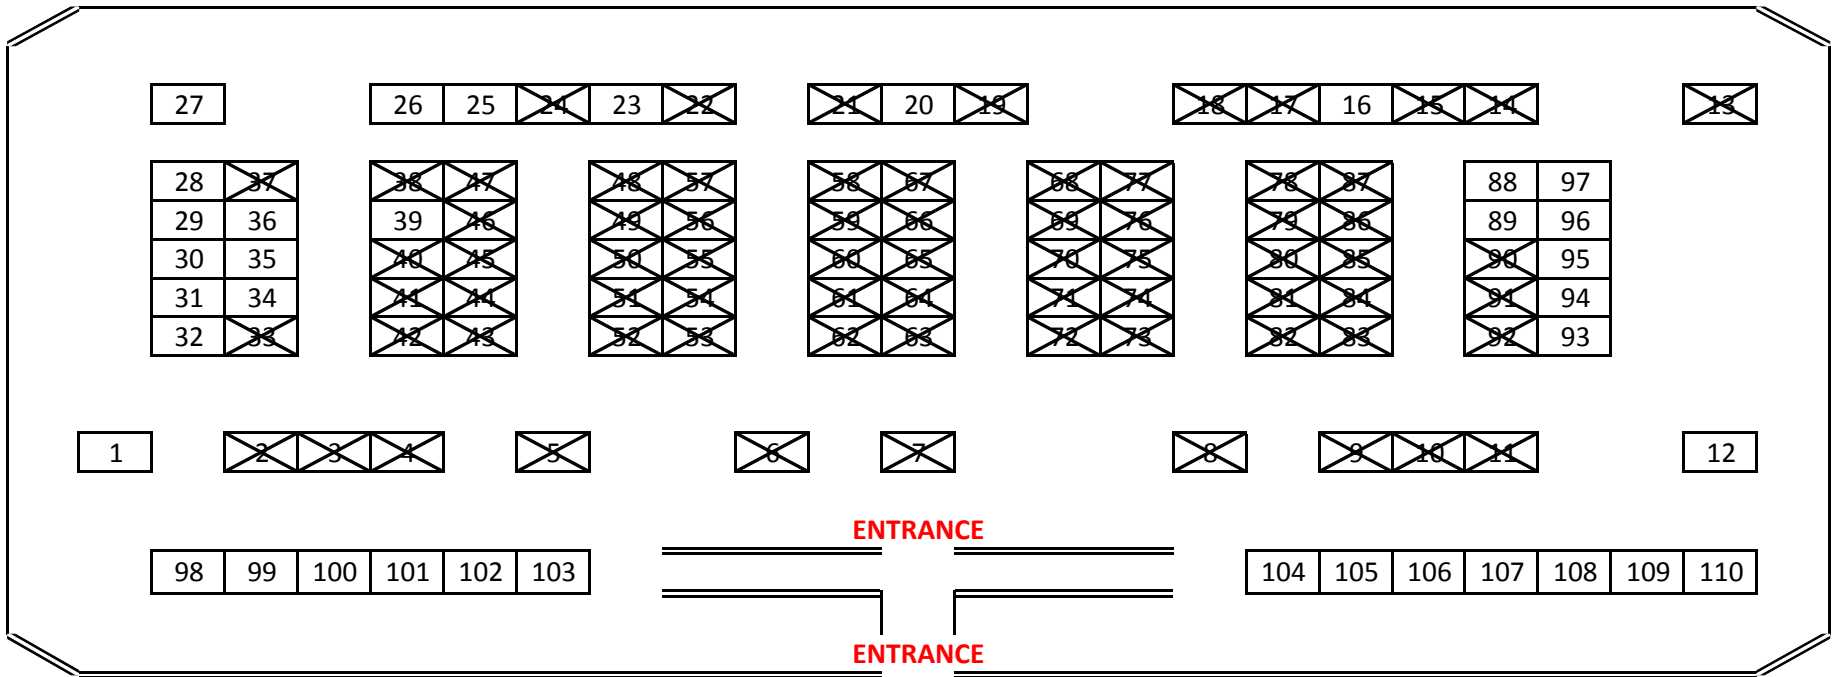

Norfolk Marriott Waterside

Booth Size is 8' X 10'